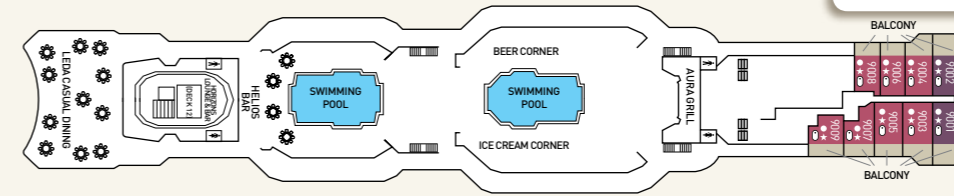

DECK 8 - OURANOS