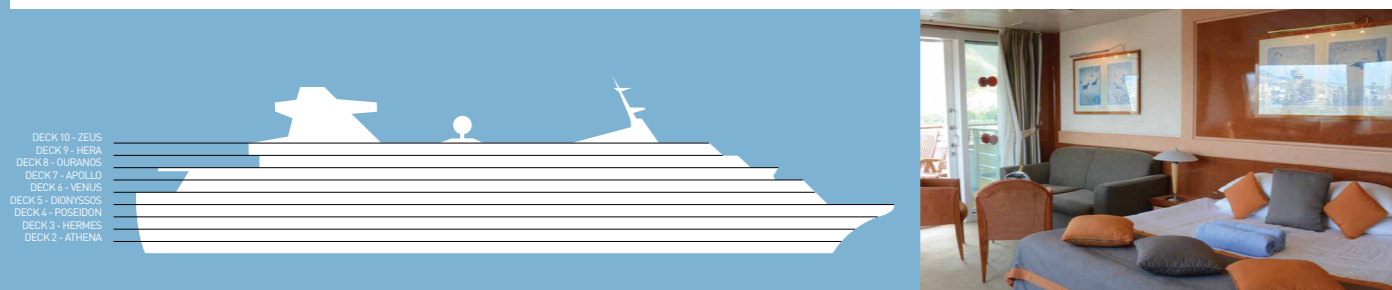

Celestyal Olympia

Suite

Deck Places to have a good meal

9 - HERA	Aura Grill - Leda Casual Dining
4 - POSEIDON	Aegean Restaurant

Deck Places to have fun

10 - ZEUS	Thalassa Bar
9 - HERA	Helios Bar - Horizons Lounge & Bar (Deck 12)
7 - APOLLO	Eclipse Lounge & Bar - Sports Deck
5 - DIONYSSOS	Muses Lounge & Bar - Argo Lounge & Bar - Casino - Selene Lounge & Bar

Deck Places to treat yourself

9 - HERA	Swimming Pools
8 - OURANOS	Sauna - Massage Rooms - Gym
7 - APOLLO	Kid's Club
5 - DIONYSSOS	Photo Shop - Agora Shop - Beauty Center
4 - POSEIDON	Reception - Shore Excursions - Library - Duty Free & Value Shop
1	Medical Center

Category	Deck	Description	Number of cabins	
Inside Cabins				
IB	2-ATHENA / 3-HERMES	2 lower beds, 3rd/4th berth, bathroom with shower	114	
ID	3-HERMES / 4-POSEIDON	2 lower beds, 3rd/4th berth, bathroom with shower	124	
IF	5-DIONYSSOS / 6-VENUS	2 lower beds, bathroom with shower	68	
Outside Cabins				
XB	2-ATHENA / 3-HERMES	2 lower beds, 3rd/4th berth, bathroom with shower	160	
XD	3-HERMES / 4-POSEIDON	2 lower beds, 3rd/4th berth, bathroom with shower	146	
XF	5-DIONYSSOS / 6-VENUS	2 lower beds, bathroom with shower	82	
Suites				
SJ	Junior Suite	7-APOLLO	2 lower beds, sofa bed, bathroom with bathtub or shower	21
SB	Balcony Suite	9-HERA	Matrimonial bed, sofa bed, bathroom with bathtub, balcony	7
SG	Grand Suite	9-HERA	Matrimonial bed, sofa bed, bathroom with bathtub and shower, balcony	2

SHIP SPECIFICATIONS
Tonnage 37,584
Length 214.88 m
Breadth 28.4 m
Draught 7 m
Cruising Speed 19 knots
Passenger Decks 10
Elevators 7
Stabilizers YES
Electric Current 110v
Classification Society DNV

CABIN ACCOMMODATIONS
Total Outside Cabins 418
Out of which Balcony Suites 9
Total Inside Cabins 306
Total Cabins 724

CREW
Crew Members 540
Nationality of Officers Hellenic & Int.
Nationality of Crew European & Int.

CABIN AMENITIES
All cabins are equipped with shower, WC, air condition, telephone, hair dryer, safety deposit box and TV. All Suites have refrigerated mini bar.

Deck plans and cabin layouts are given purely as a guide. Size and layout may vary within the same category. Some cabins in SJ category might have partially obstructed view.

SYMBOL LEGEND

- none 2 lower beds
- double bed
- 2 lower beds + 2 upper beds
- ★ Sofa bed
- ●★ Double bed + sofa + cabin with bathtub
- Suitable for wheelchairs
- Cabins with bathtub
- ◐ Cabins with obstructed view

DECK 10 - ZEUS