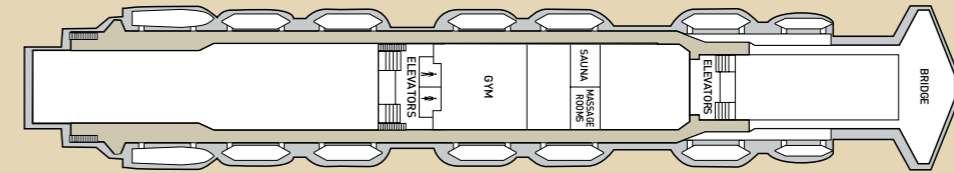

DECK 7 - APOLLO