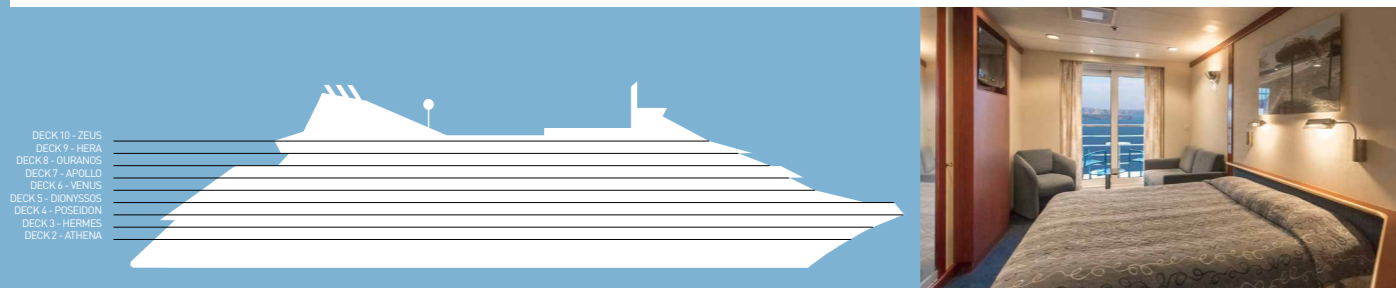

Celestyal Crystal

Suite

Deck Places to have a good meal

9 - HERA	Leda Casual Dining - Aura Casual Dining
8 - OURANOS	Amalthia Restaurant
5 - DIONYSSOS	Olympus Restaurant

Deck Places to have fun

10 - ZEUS	Horizons Lounge & Bar
9 - HERA	Helios Bar
8 - OURANOS	Muses Lounge & Bar - Casino - Eros Lounge & Bar
5 - DIONYSSOS	Thalassa Bar

Deck Places to treat yourself

9 - HERA	Beauty Center - Gym - Sauna - Swimming Pool
8 - OURANOS	Conference Area
5 - DIONYSSOS	Photo Shop - Duty Free & Value Shop - Shore Excursions - Reception - Jacuzzi
4 - POSEIDON	Medical Center

Category	Deck	Description	Number of cabins
Inside Cabins			
IB	3-HERMES / 4-POSEIDON / 5-DIONYSSOS	2 lower beds, 3rd/4th berth, bathroom with shower	36
ID	5-DIONYSSOS / 6-VENUS / 7-APOLLO	2 lower beds, 3rd/4th berth, bathroom with shower	104
IF	6-VENUS / 7-APOLLO	2 lower beds, bathroom with shower	23
Outside Cabins			
XA	2-ATHENA	2 lower beds, 3rd/4th berth, bathroom with shower	17
XBO	6-VENUS	2 lower beds, 3rd/4th berth, bathroom with shower (obstructed view)	42
XB	3-HERMES / 5-DIONYSSOS	2 lower beds, bathroom with shower	29
XD	3-HERMES / 4-POSEIDON	2 lower beds, 3rd/4th berth, 1 sofa bed, bathroom with shower	126
XF	7-APOLLO	2 lower beds, 1 sofa bed, bathroom with shower	40
Suites			
SBJ	6-VENUS / 7-APOLLO	2 lower beds, 1 sofa bed, bathroom with shower (balcony)	43
S	6-VENUS	2 lower beds, 1 sofa bed, bathroom with shower	6
SB	7-APOLLO	2 lower beds, 1 sofa bed, bathroom with shower (balcony)	8
SG	6-VENUS	2 lower beds, 1 sofa bed, bathroom with bathtub and shower (large balcony with private whirlpool bath)	2

SHIP SPECIFICATIONS	
Tonnage	25.611
Length	162 m
Breadth	25,6 m
Draught	6,10 m
Cruising Speed	18 knots
Passenger Decks	9
Elevators	4
Stabilizers	YES
Electric Current	110 - 220V C
Classification Society	DNV

CABIN ACCOMMODATIONS	
Total Outside Cabins	313
Out of which Balcony Suites	53
Total Inside Cabins	163
Total Cabins	476

CREW	
Crew Members	406
Nationality of Officers	Hellenic & Int.
Nationality of Crew	European & Int.

CABIN AMENITIES
All cabins are equipped with shower, WC, air condition, telephone, hair dryer, safety deposit box and TV. All Suites have refrigerated mini bar.

Deck plans and cabin layouts are given purely as a guide. Size and layout may vary within the same category.

SYMBOL LEGEND

- none 2 lower beds
- 1 lower bed + 1 upper bed
- ▲ 2 lower beds + 1 upper bed
- 2 lower beds + 2 upper beds
- ★ 2 lower beds + sofa
- ★ 2 lower beds + 2 upper beds + sofa
- Suitable for wheelchairs
- Connected Cabins
- Cabins with bathtub
- Cabins with portholes
- Cabins with obstructed view

DECK 10 - ZEUS