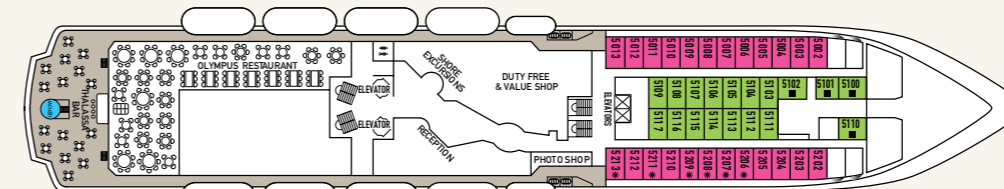

DECK 5 - DIONYSSOS