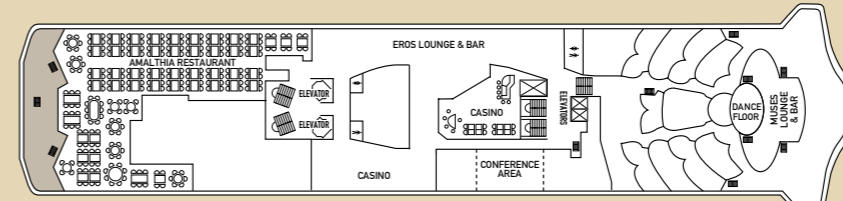

DECK 8 - OURANOS