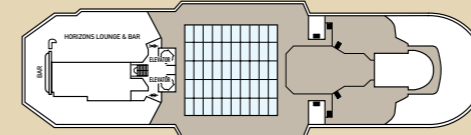

DECK 10 - ZEUS