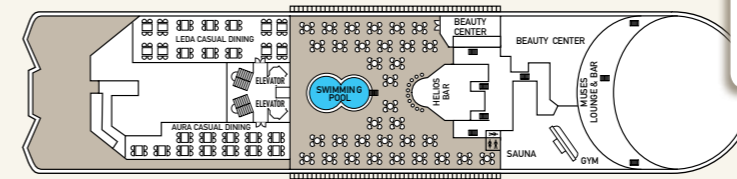

DECK 9 - HERA