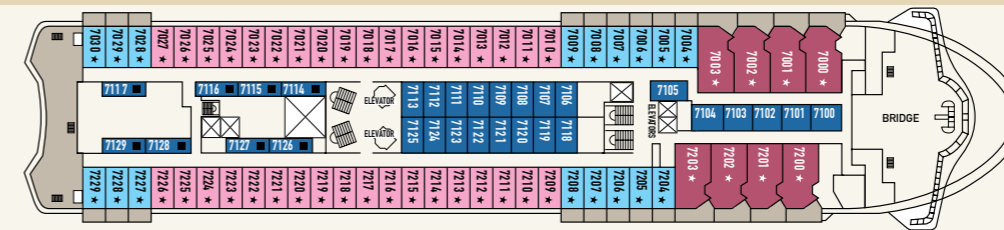

DECK 7 - APOLLO